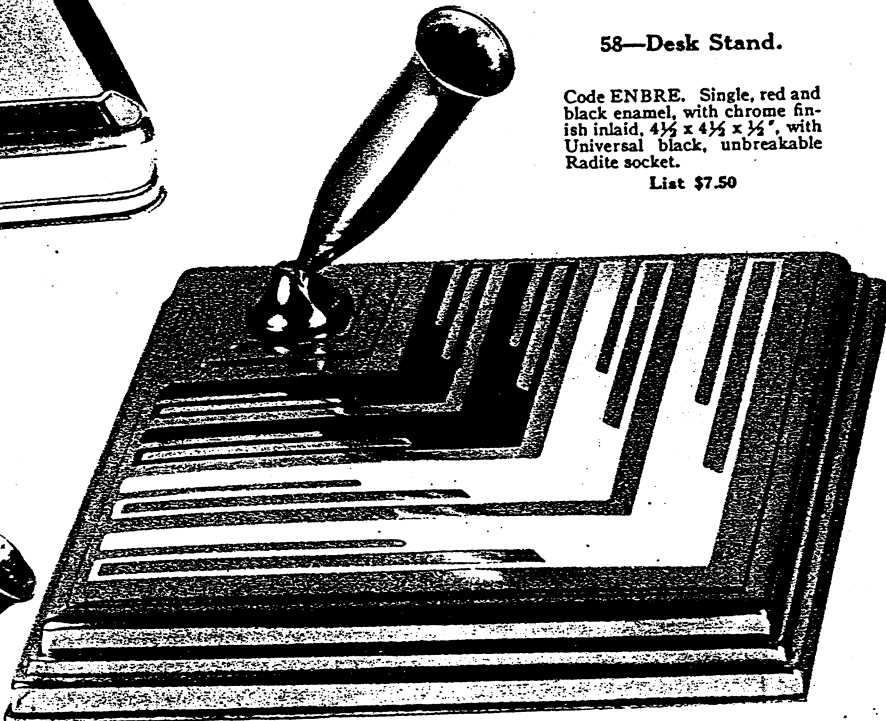

58—Desk Stand.

Code ENBRE. Single, red and black enamel, with chrome finish inlaid, 4 1/2 x 4 1/2 x 1/2", with Universal black, unbreakable Radite socket.

List $7.50